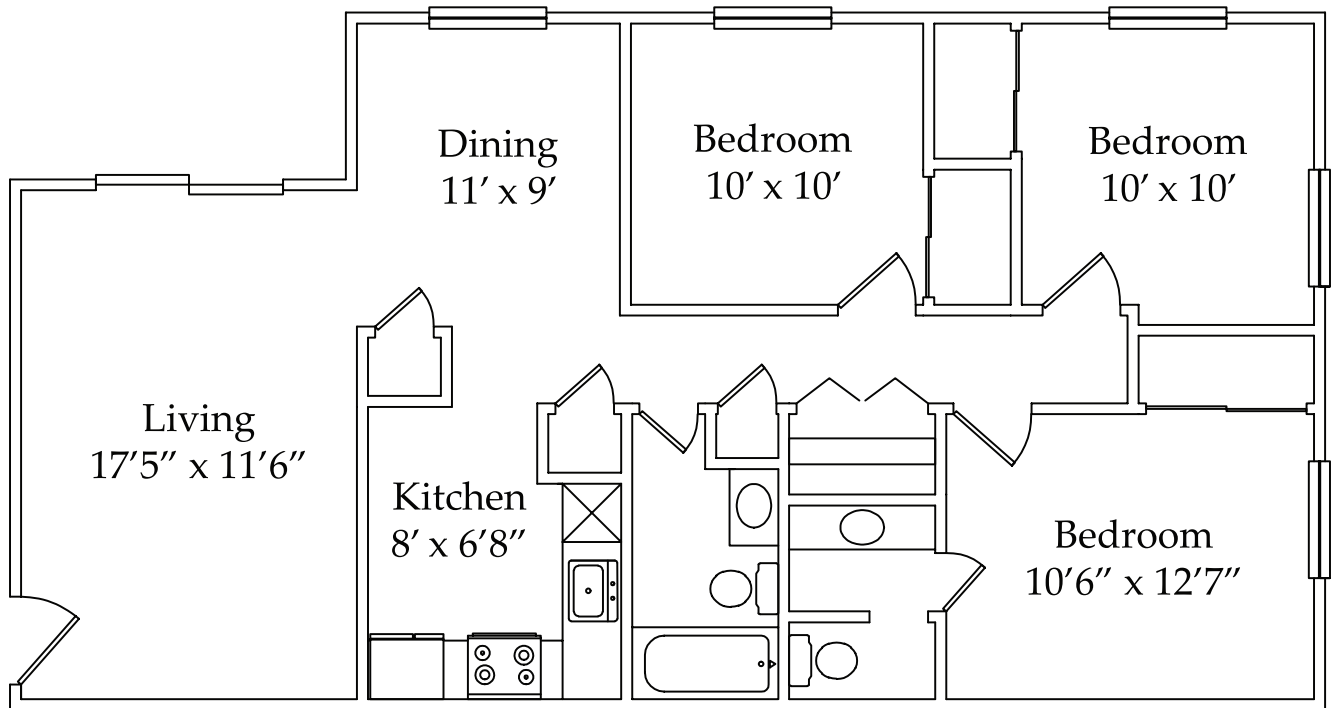

3 Bedroom
1.5 Bath
985 sq.ft.

Dep. _____ \$ _____

All dimensions are approximate.

11809 E. 83rd Street · Raytown, MO 64138 · (816) 737-1166
info@parkatwestridge.com · www.parkatwestridge.com